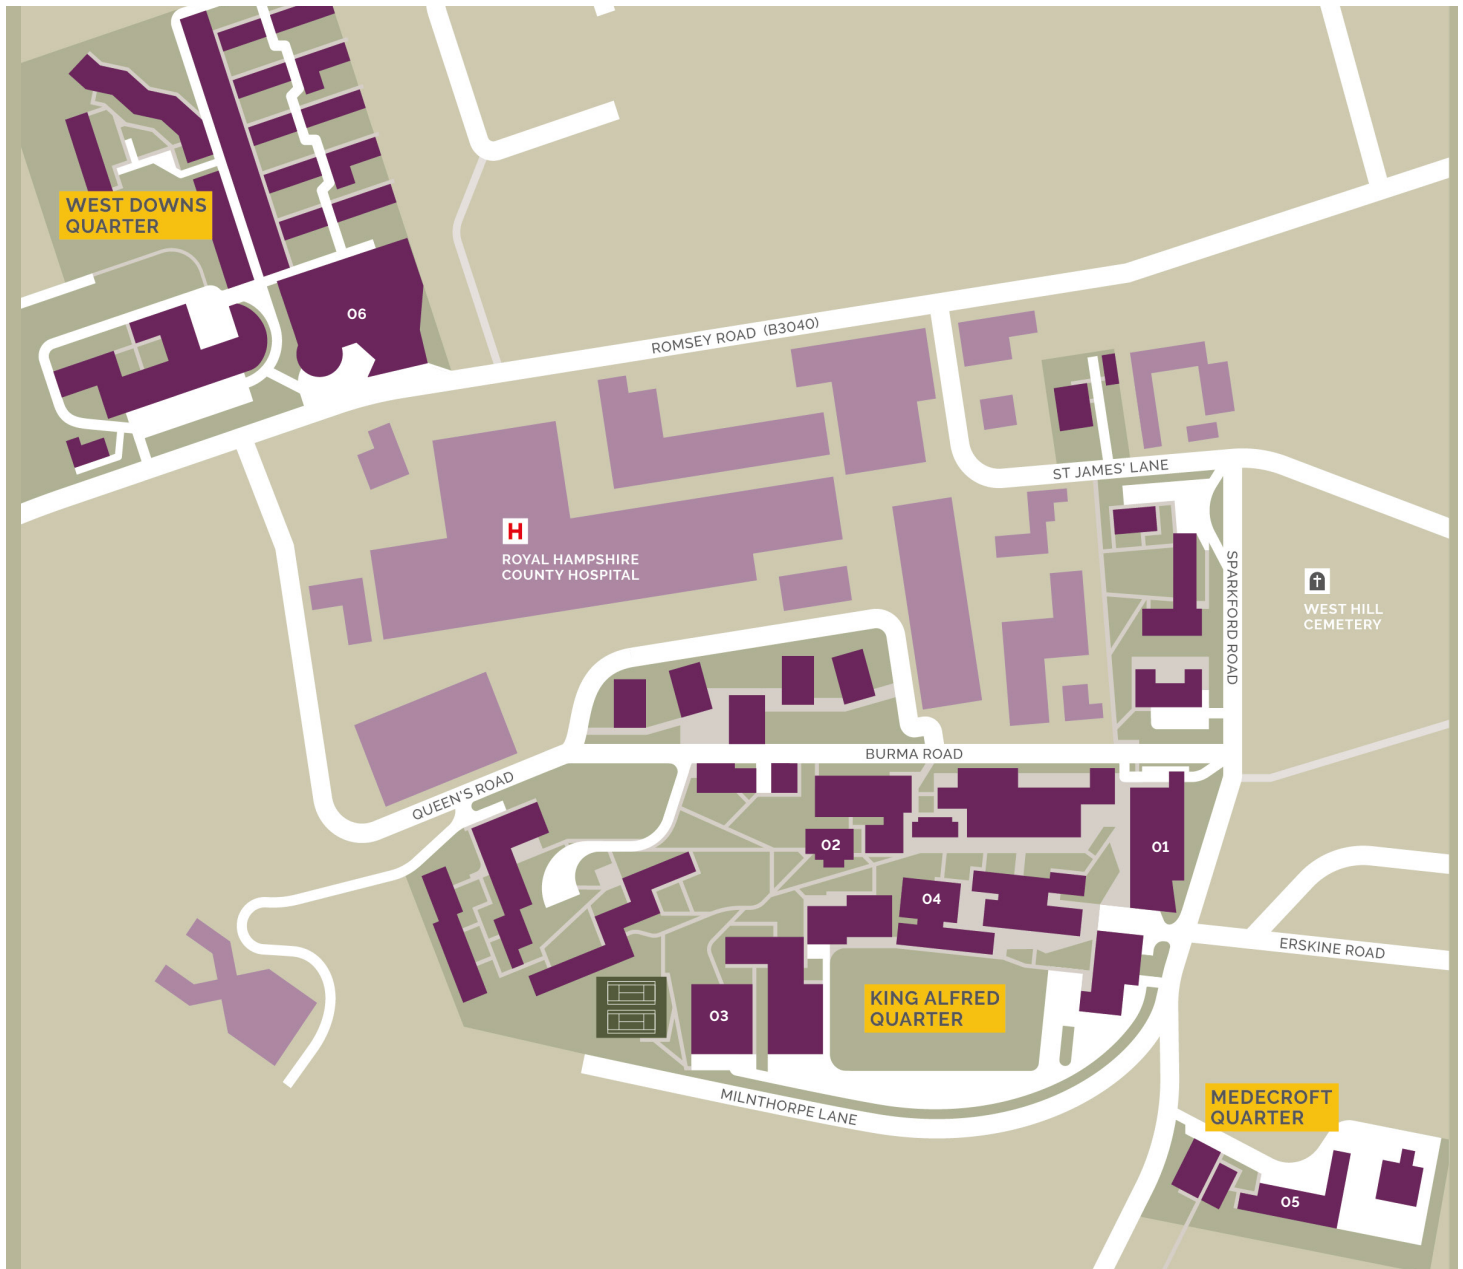

FOOD ON CAMPUS OUTLETS AND VENDING MACHINE LOCATIONS

UNIVERSITY
OF
WINCHESTER

01 King Alfred Centre

Learning Cafe (Level 4)
King Alfred's Food Hall (Level 3)

02 Kenneth Kettle Building

KKB Cafe

03 Paul Chamberlain Building

Cold Drink and Confectionary
Vending Machine
(Ground Floor)

04 Martial Rose Library

Cold Drink and Confectionary
Vending Machine
(Ground Floor)

05 Medecroft

Cold Drink and Confectionary
Vending Machine
(Ground Floor)

06 West Downs Centre

Food on Campus Outlets

Courtyard Cafe (Level 0)

Food Hall Cafe (Level 1)

West Downs Food Hall
(Level 1)

Vending Machines

Hot Drink, Cold Drink and
Confectionary Vending Machine
(Library Printing Area - Level 1)