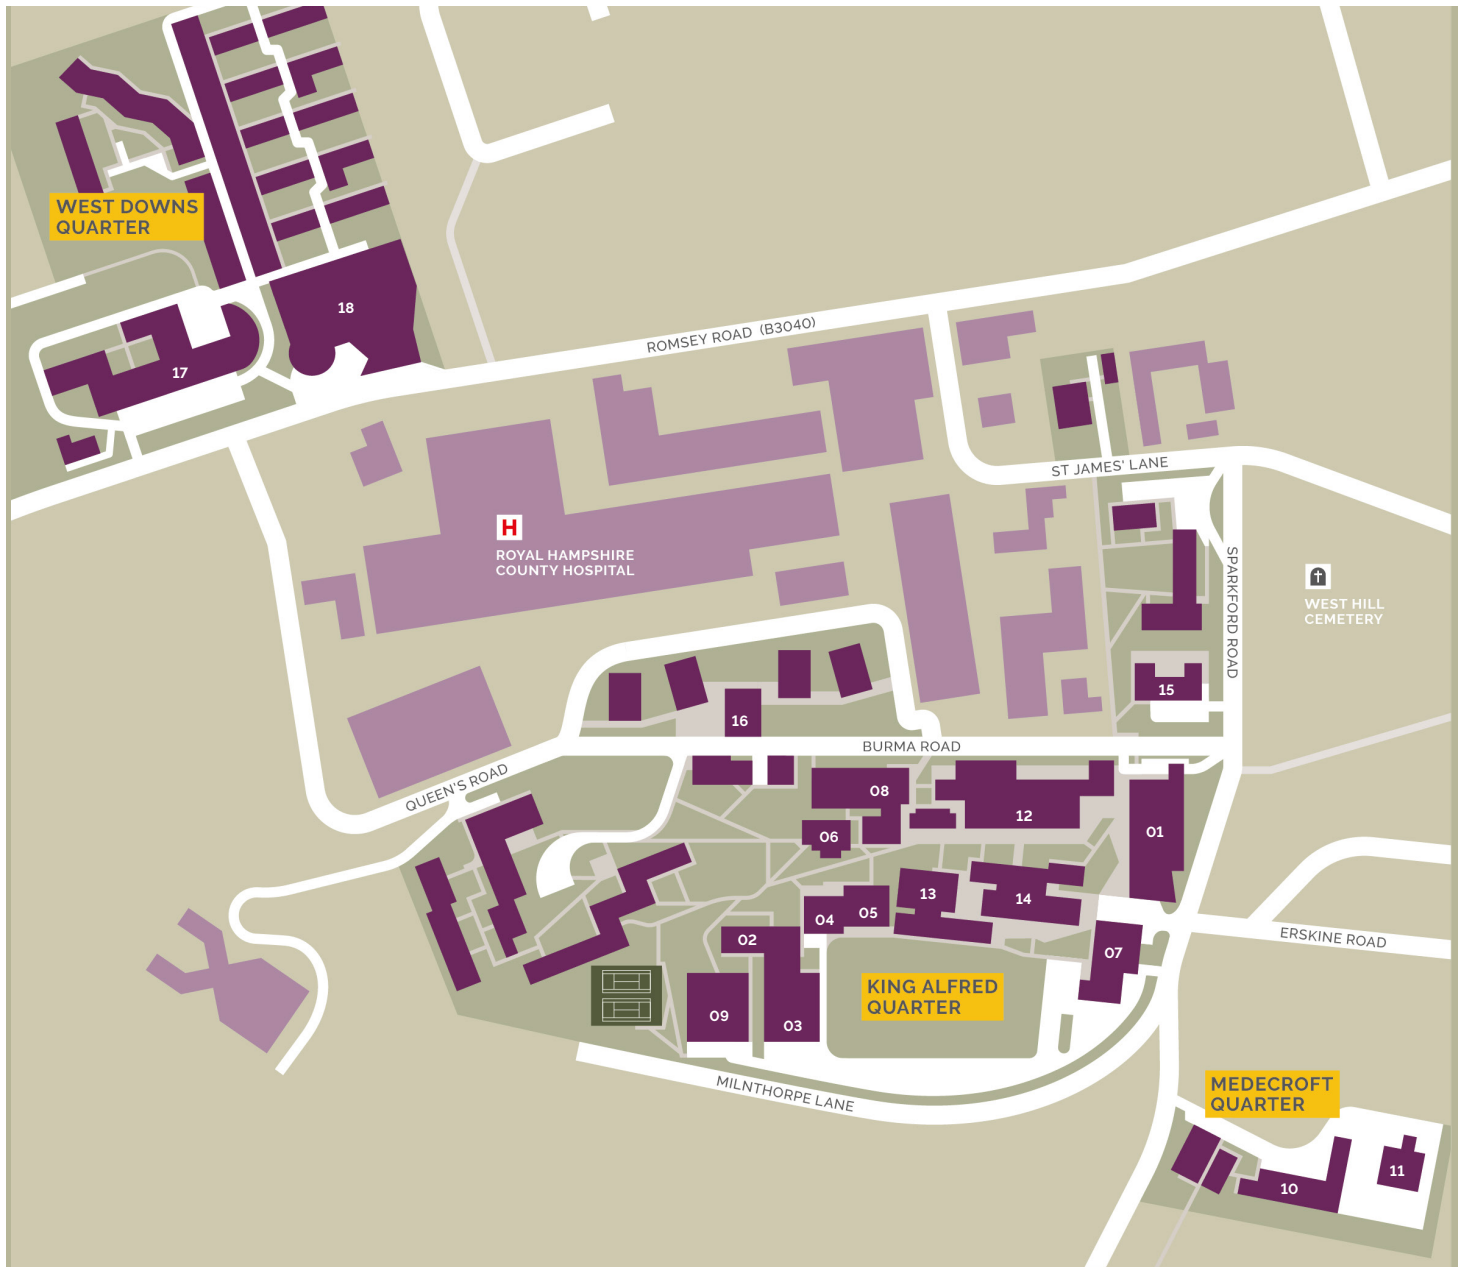

WATER FOUNTAIN LOCATIONS

UNIVERSITY
OF
WINCHESTER

01 King Alfred Centre
Level 3 - King Alfred's Food Hall

02 Bowers Building
First Floor Fitness Suite

03 Centre for Sport
Ground Floor Entrance

04 Fred Wheeler Building
Ground Floor Entrance

05 Tom Atkinson Building
First Floor Corridor
Second Floor Circulation

06 Kenneth Kettle Building
Vending Area Entrance

07 The Stripe
Ground Floor Foyer

08 Herbert Jarman Building
First Floor

09 Paul Chamberlain Building
Ground Floor Vending Area

10 Medecroft
Ground Floor Corridor

11 Medecroft Annexe
First Floor Corridor

12 Winton Building
Ground Floor Vending Area

13 Martial Rose Library
Ground Floor
First Floor
Second Floor

14 St Alphege
Ground Floor Corridor
First Floor Corridor
Second Floor Corridor

18 West Downs Centre
Level 0 - Next to the West Side Lift
Level 1 - Next to the West Side Lift
Level 1 - Outside The Pantry
Level 2 - Next to the West Side Lift
Level 3 - Next to the West Side Lift
Level 4 - Next to the West Side Lift