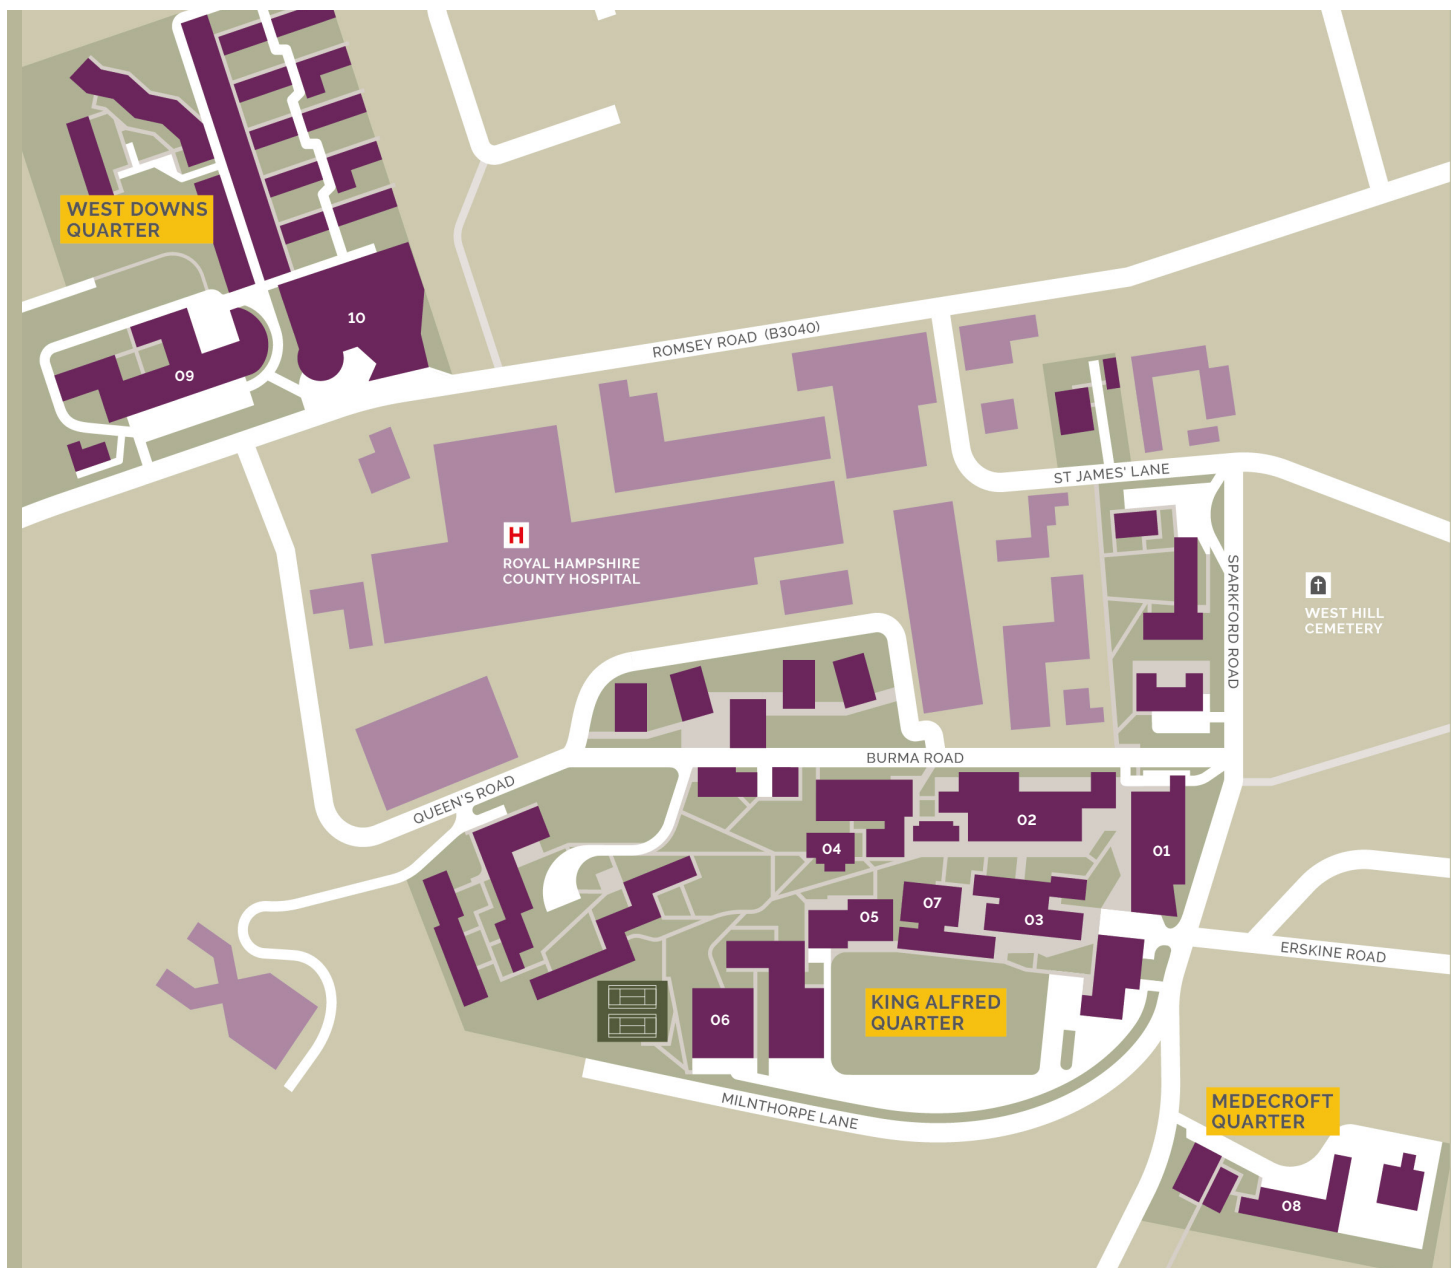

FOOD ON CAMPUS OUTLETS AND VENDING MACHINE LOCATIONS

UNIVERSITY OF
WINCHESTER

01 King Alfred Centre

Food on Campus Outlets

Ethical Earth in the Learning Cafe (Level 4)

The Food Hall (Level 3)

Vending Machines

Cold Drink, Hot Drink and Confectionary Vending Machines (Level 4)

02 Winton Building

Cold Drink and Confectionary Vending Machines (Outside WB5)

03 St Alphege

Cold Drink, Hot Drink and Confectionary Vending Machines (Ground Floor)

06 Paul Chamberlain Building

Cold Drink and Confectionary Vending Machines (Ground Floor)

07 Martial Rose Library

Hot Drink Vending Machine (Ground Floor)

08 Medecroft

Cold Drink and Confectionary Vending Machine (Ground Floor)

09 University of Winchester Business School

Cold Drink, Hot Drink and Confectionary Vending Machines (Ground Floor)

10 West Downs Centre

Food on Campus Outlets

Cafe Life (Level 0)

The Deli (Level 1)

Tastes of the World (Level 1)